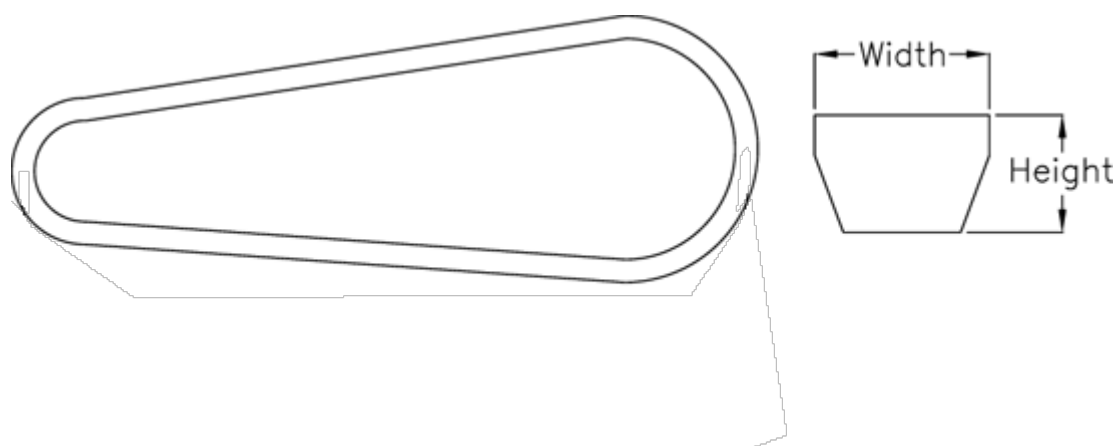

# Data Sheet

Article number: 601962562232  
Description: Gates V-belt SPA 2232 Ld 2232  
DELTA NARROW

## Measures

---

|                |      |
|----------------|------|
| Datum length = | 2232 |
| Height =       | 10   |
| Width =        | 13   |